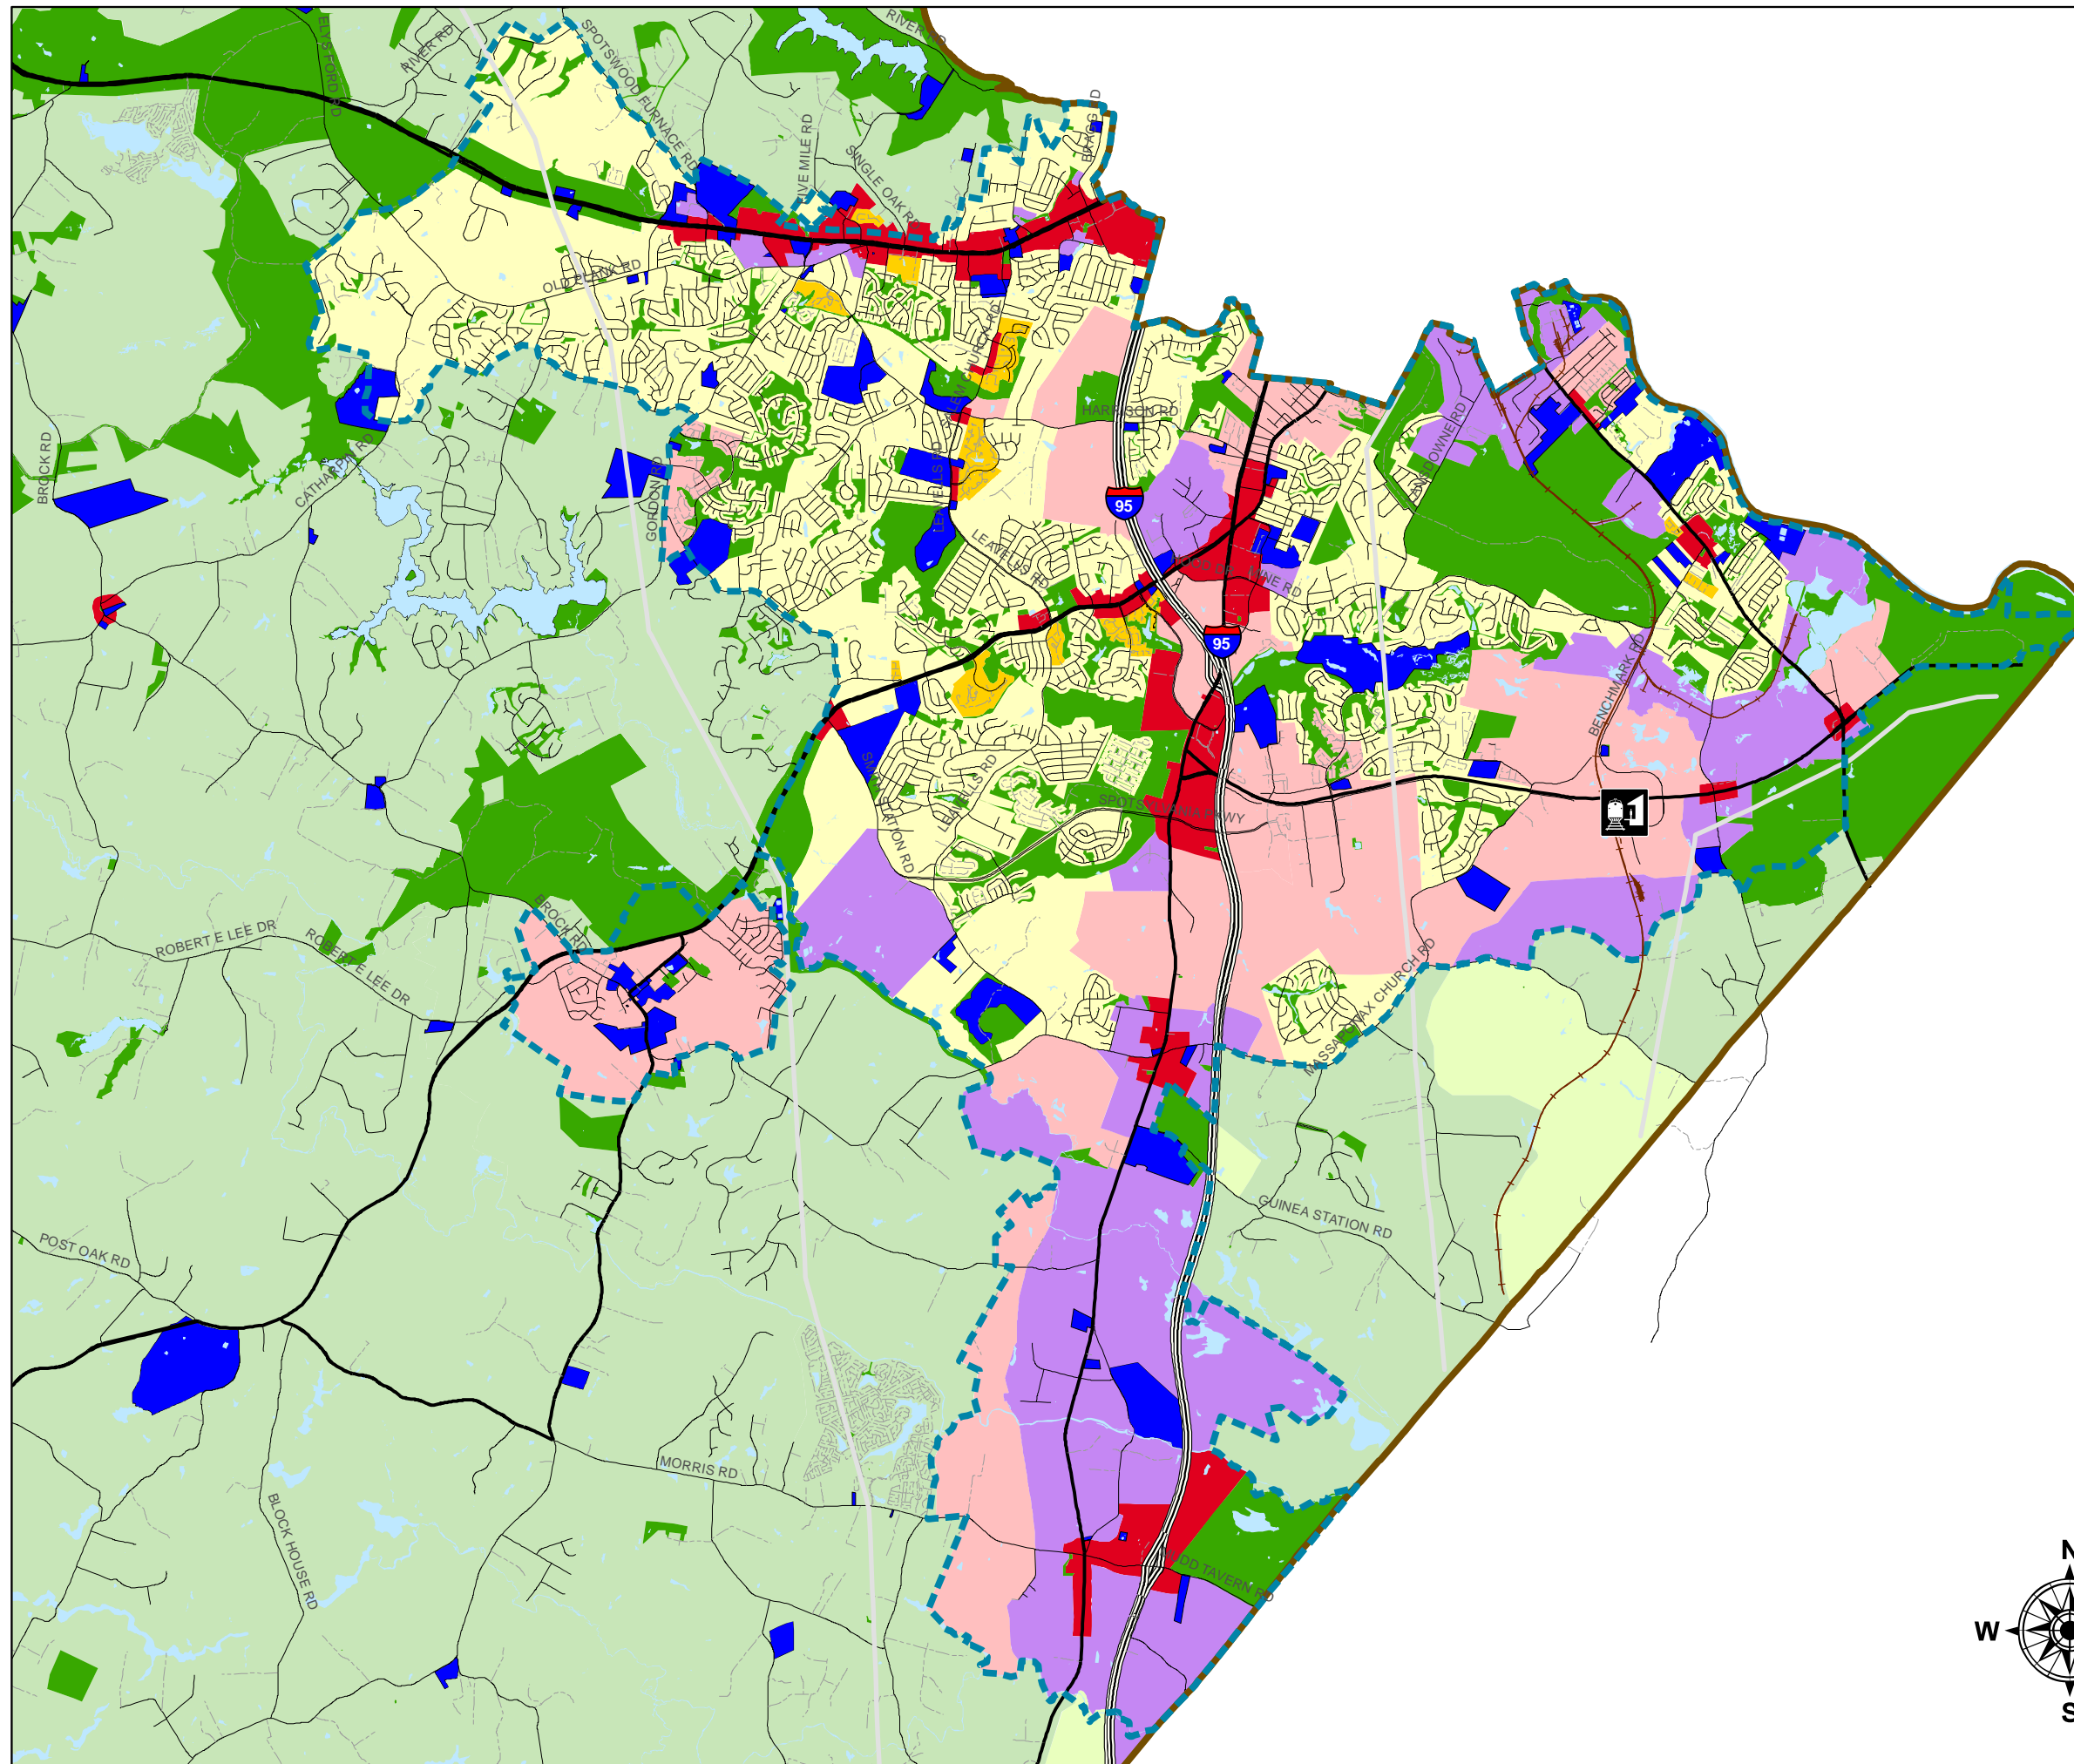

Spotsylvania County Future Land Use

Legend

- Primary Development Boundary
- Water

Land Use Designations

Categories

- Open Space
- Institutional
- Commercial Land Use
- Employment Centers
- Mixed Land Use
- High Density Residential Land Use
- Low Density Residential Land Use
- Rural Residential Land Use
- Agricultural and Forestal Land Use

Map Approved: November 14, 2013