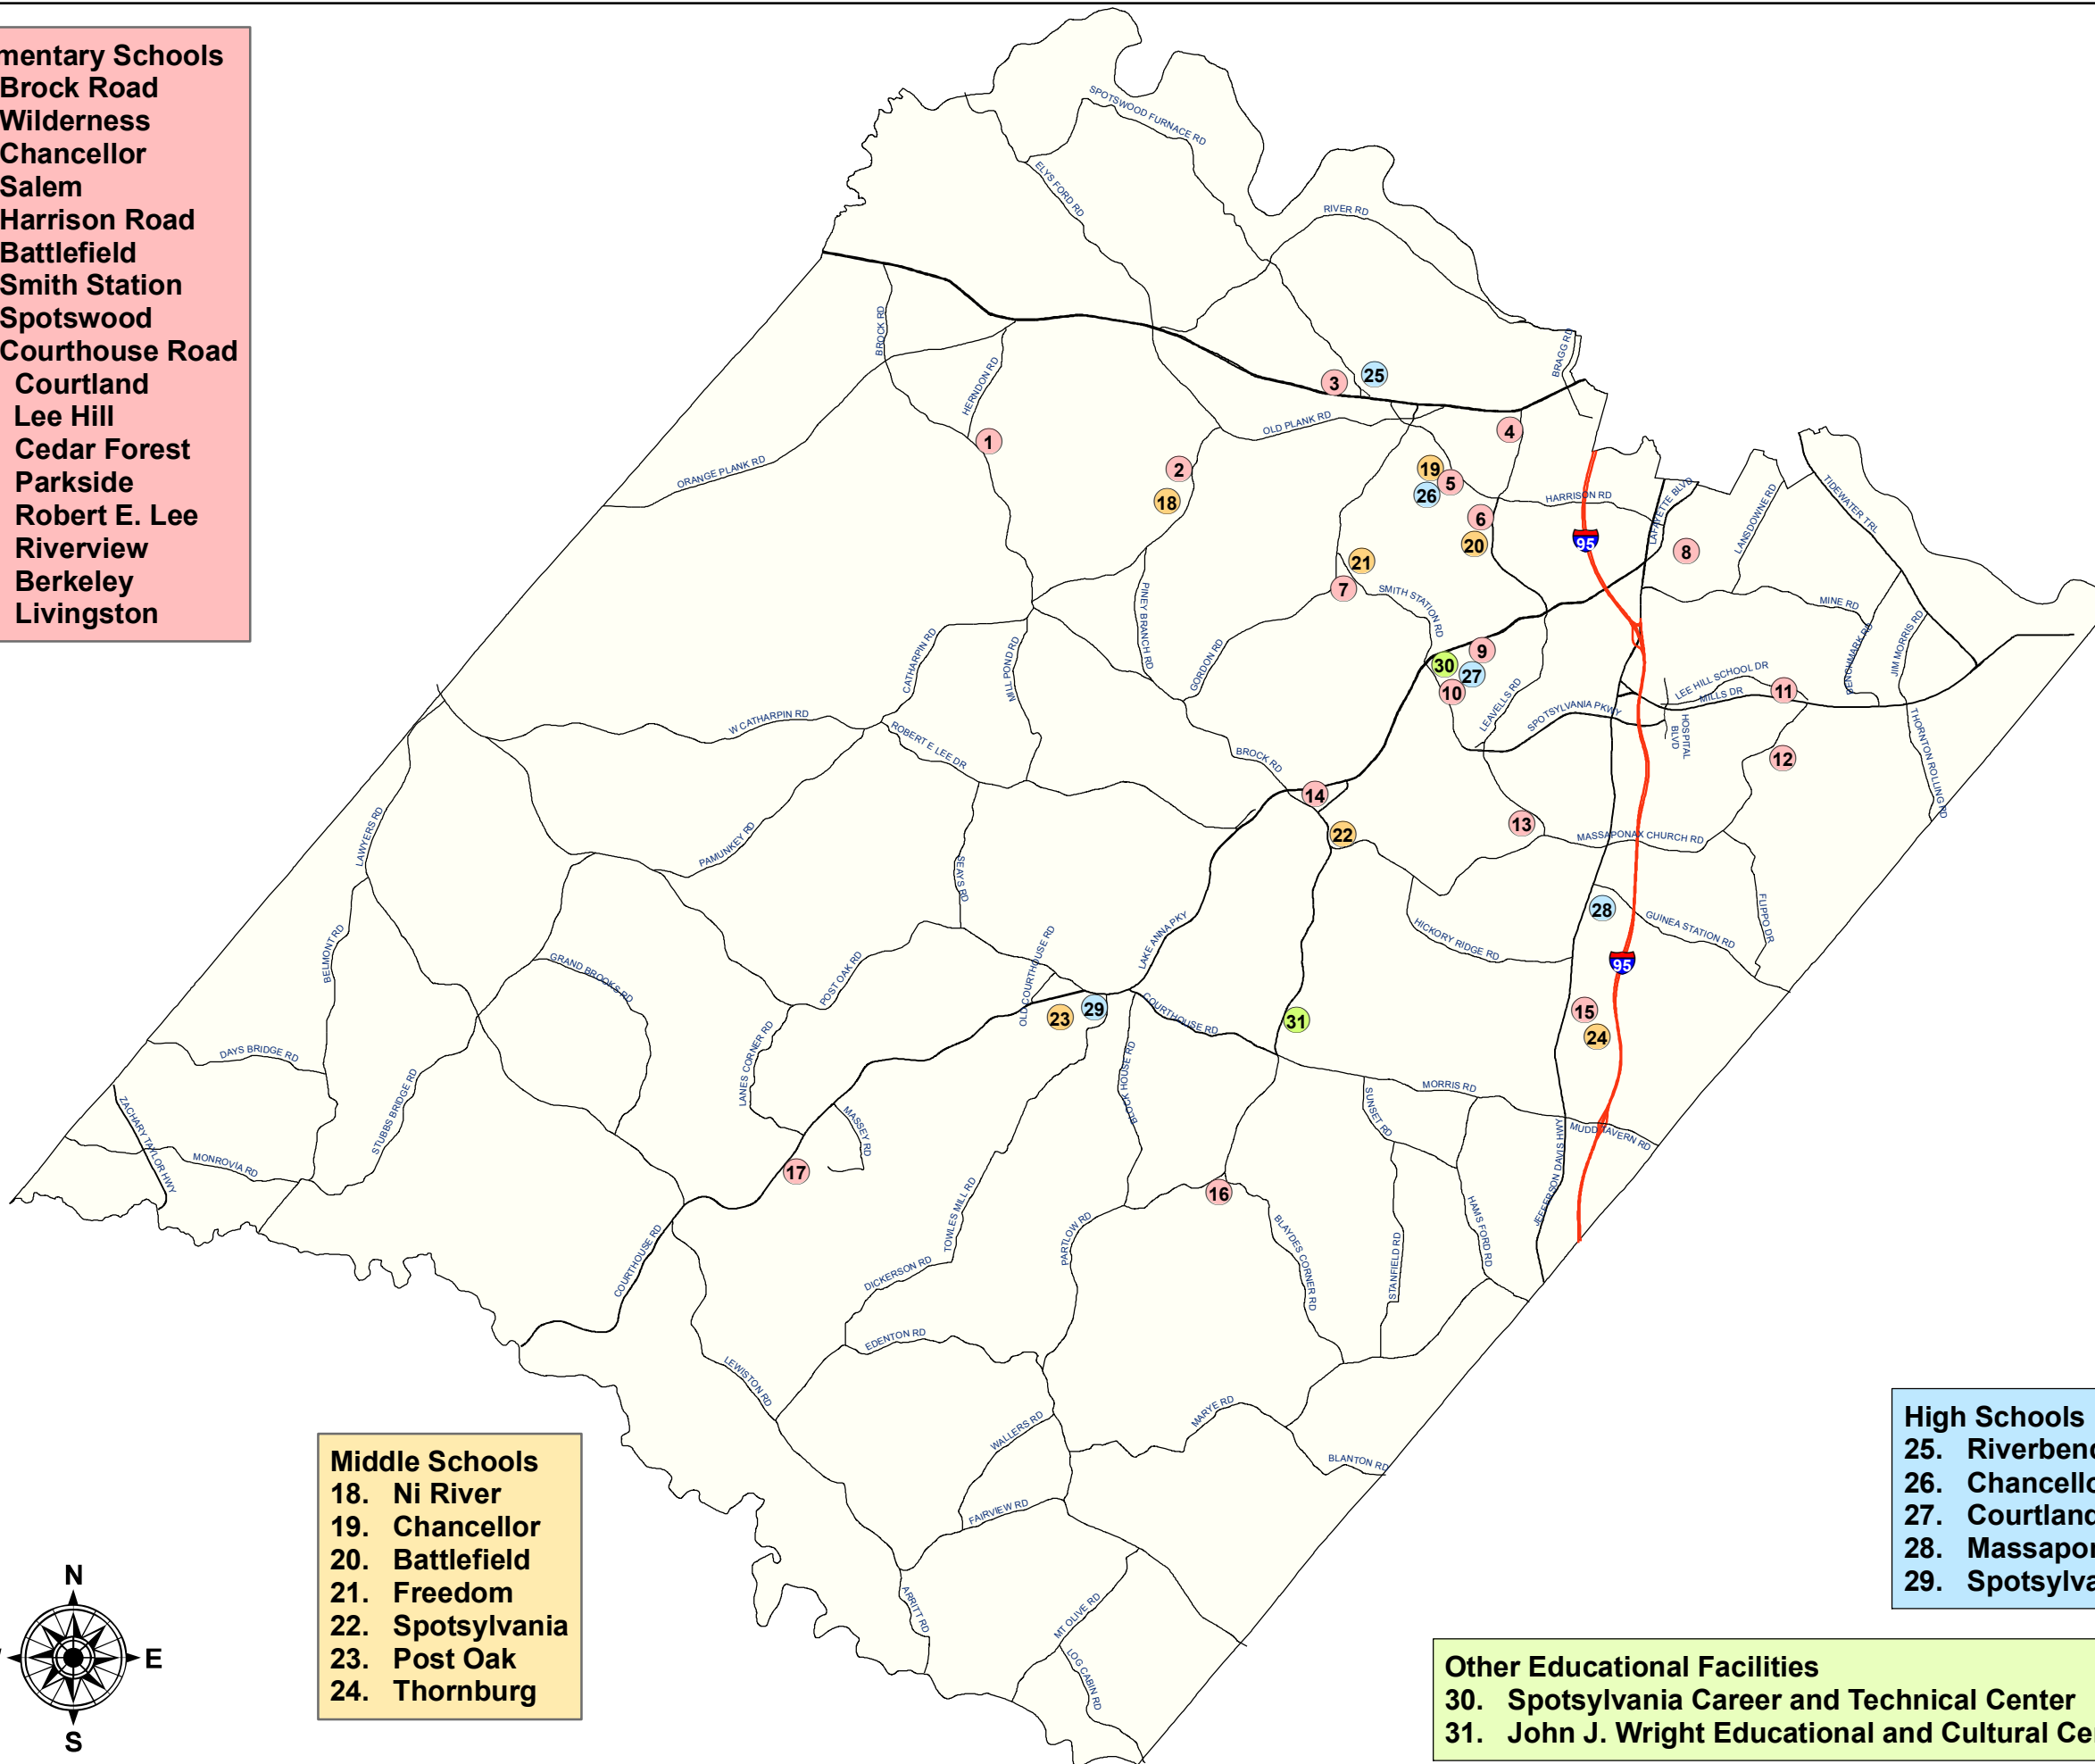

Spotsylvania County Public Schools

Legend

Public Schools

Type of School

- Elementary School
- Middle School
- High School
- Other Educational Facility

Elementary Schools

1. Brock Road
2. Wilderness
3. Chancellor
4. Salem
5. Harrison Road
6. Battlefield
7. Smith Station
8. Spotswood
9. Courthouse Road
10. Courtland
11. Lee Hill
12. Cedar Forest
13. Parkside
14. Robert E. Lee
15. Riverview
16. Berkeley
17. Livingston

Middle Schools

18. Ni River
19. Chancellor
20. Battlefield
21. Freedom
22. Spotsylvania
23. Post Oak
24. Thornburg

High Schools

25. Riverbend
26. Chancellor
27. Courtland
28. Massaponax
29. Spotsylvania

Other Educational Facilities

30. Spotsylvania Career and Technical Center
31. John J. Wright Educational and Cultural Center

0 1.25 2.5 5 Miles

1 inch = 2.5 miles

Approximately

Map Approved: November 14, 2013